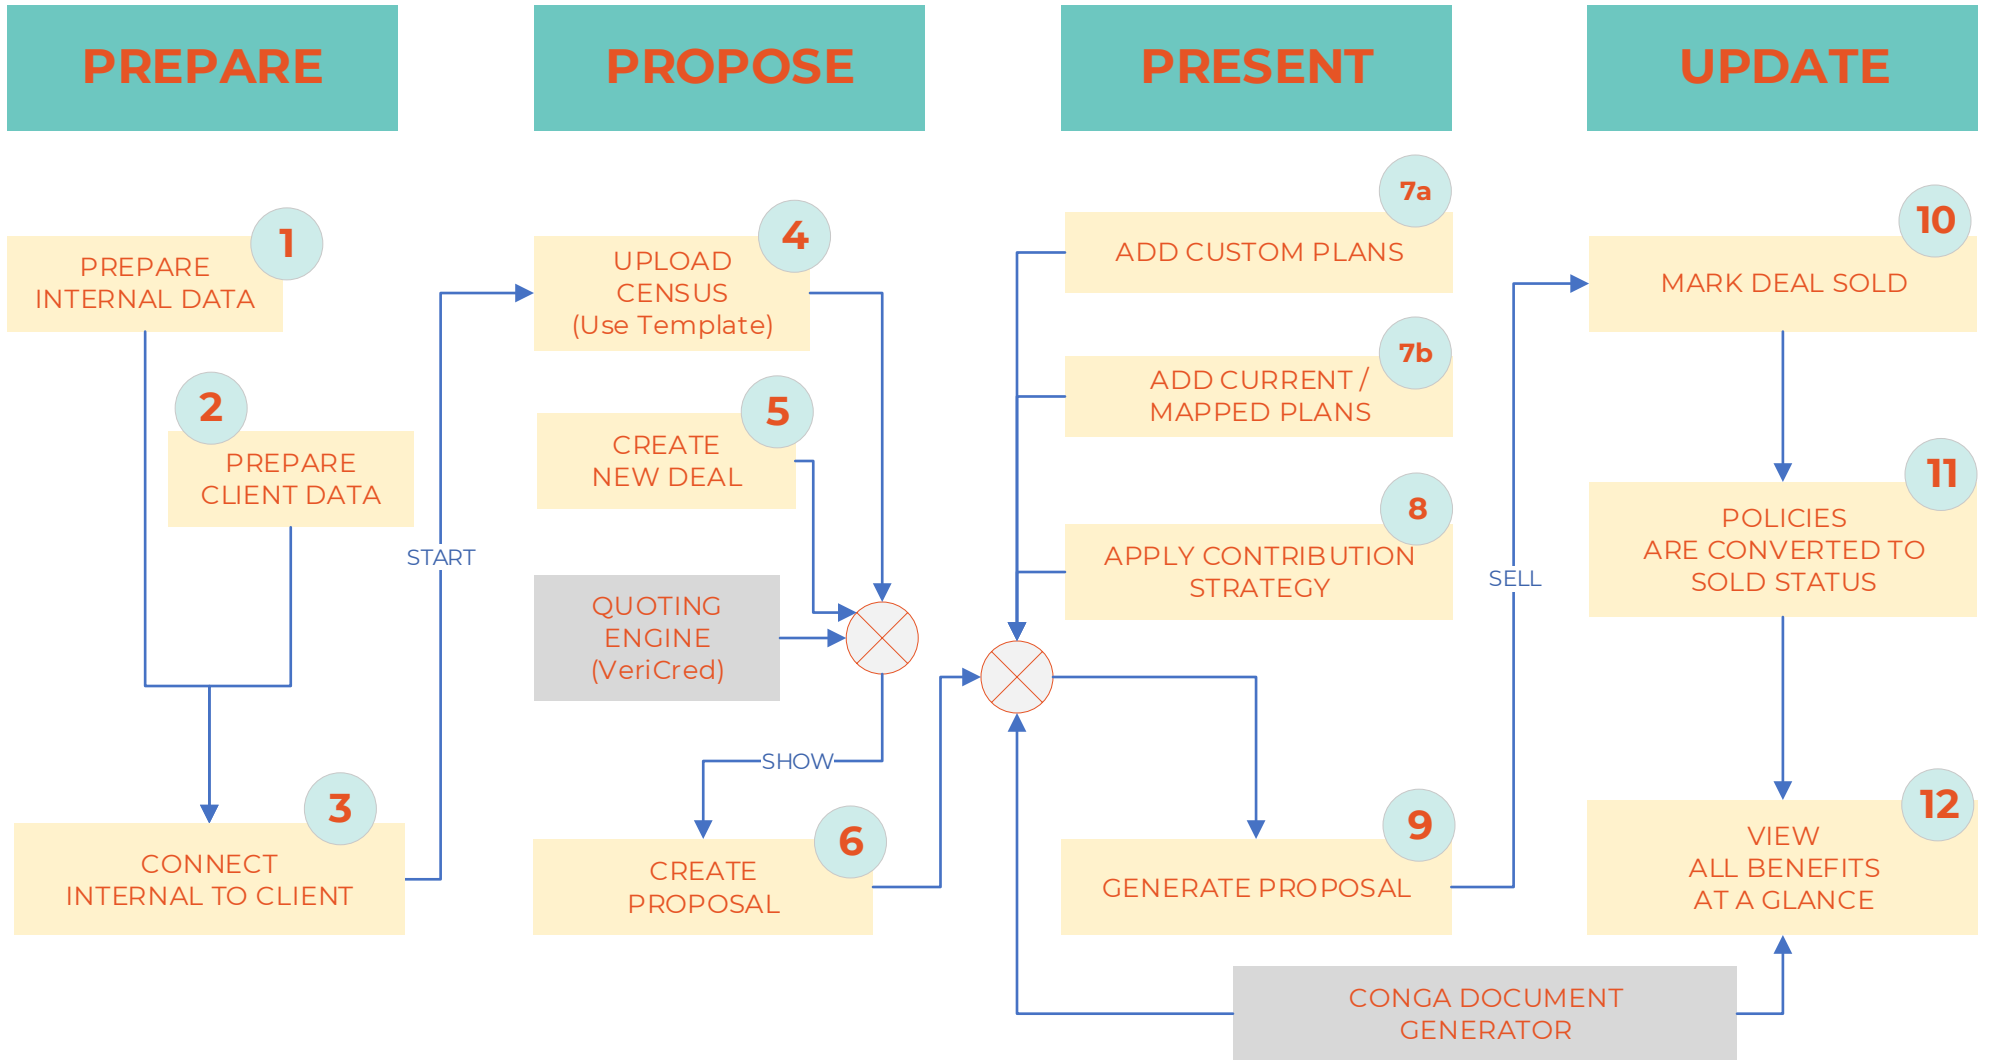

# BENELINX SYSTEM PROCESS FLOW

APOORVA IS THE IMPLEMENTATION, SUPPORT, AND TRAINING PARTNER FOR BENELINX

Email at: [SUPPORT@APOORVA.COM](mailto:SUPPORT@APOORVA.COM) or Call at: (844)-500-DATA